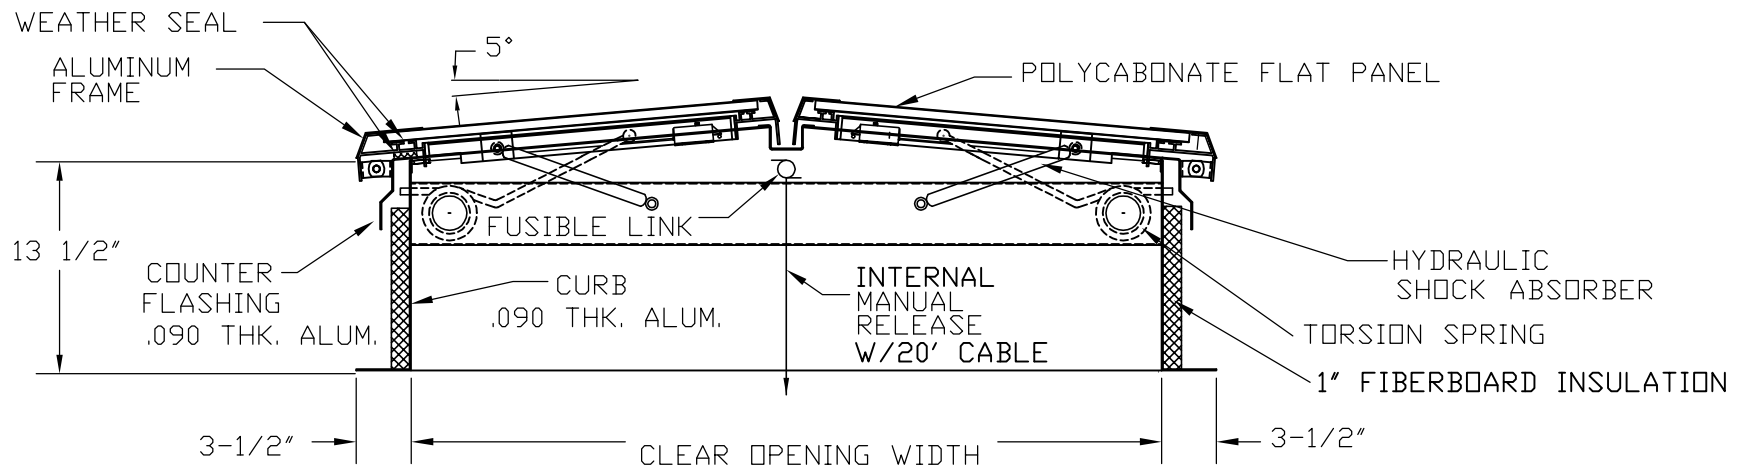

Toll Free Phone: 1-800-609-2917 / Toll Free Fax: 1-888-828-6021 / Email: info@accessdoorsandpanels.com / www.accessdoorsandpanels.com

LEED for NEW CONSTRUCTION Version 2.2								Milcor Galv Steel Roof Hatches	Milcor Alum Roof Hatches	Milcor Skylight Hatches	Milcor Galv Stl Heat & Smoke Vents	Milcor Alum Heat & Smoke Vents	Milcor Domed Heat & Smoke Vents	Milcor Translucent Panel Heat & Smoke Vents	Milcor Steel Sidewalk Doors	Milcor Alum Sidewalk Doors	Milcor Steel Floor Doors	Milcor Alum Floor Doors	Milcor Steel Access Doors
SS	WE	EA	MR	EQ	ID		Heat Island Effect, Roof	X		X	X		X	X					
Credit 7.2																			
SS	WE	EA	MR	EQ	ID		Recycled Content, 10% (post-consumer + 1/2 pre-consumer)	X	X	X	X	X	X	X	X	X	X	X	X
Credit 4.1																			
SS	WE	EA	MR	EQ	ID		Recycled Content, 20% (post-consumer + 1/2 pre-consumer)	X	X	X	X	X	X	X	X	X	X	X	X
Credit 4.2																			
SS	WE	EA	MR	EQ	ID		Regional Materials, 10% Extracted, Processed & Manufactured	X	X	X	X	X	X	X	X	X	X	X	X
Credit 5.1																			
SS	WE	EA	MR	EQ	ID		Regional Materials, 20% Extracted, Processed & Manufactured	X	X	X	X	X	X	X	X	X	X	X	X
Credit 5.2																			
SS	WE	EA	MR	EQ	ID		Low-Emitting Materials, Adhesives & Sealants	X	X	X	X	X	X	X	X	X	X	X	X
Credit 4.1																			
SS	WE	EA	MR	EQ	ID		Low-Emitting Materials, Paints & Coatings	X		X	X		X	X	X	X	X	X	X
Credit 4.2																			

INSIDE CURB DIM.						
STANDARD MODELS	WIDTH	LENGTH VARIES	QTY.	UL	FM	
UL-SKYA 4848-4896	48"	48'-96"				
UL-SKYA 5448-5496	54"	48'-96"				
UL-SKYA 6048-6096	60"	48'-96"				
UL-SKYA 6648-6696	66"	48'-96"				
UL-SKYA 7248-7296	72"	48'-96"				