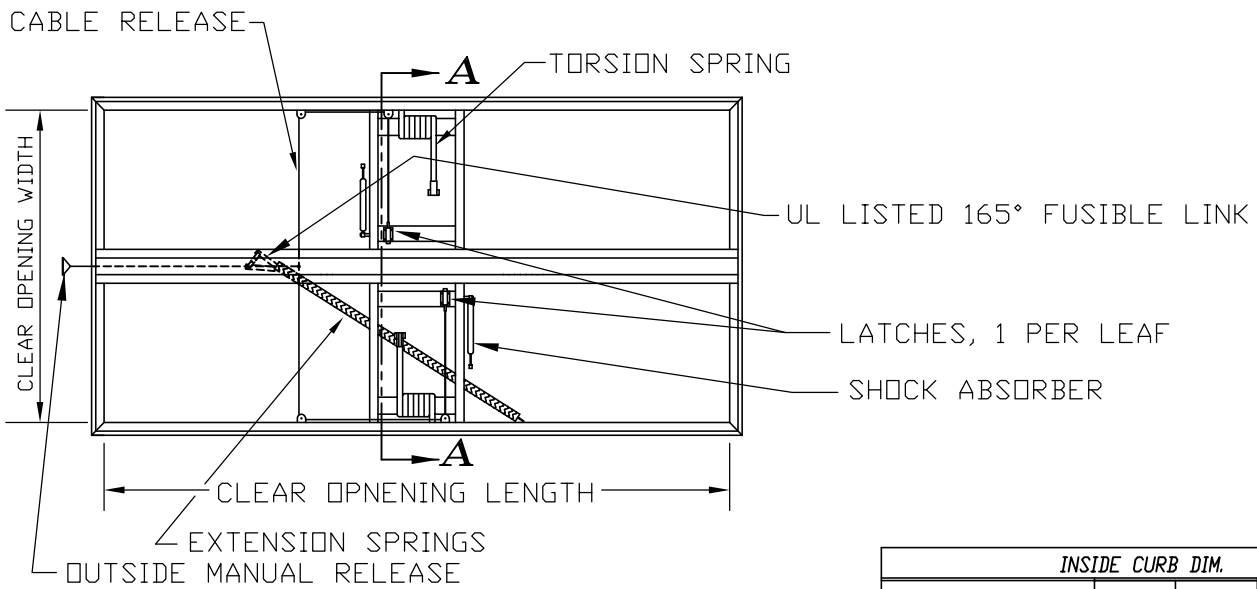

Toll Free Phone: 1-800-609-2917 / Toll Free Fax: 1-888-828-6021 / Email: info@accessdoorsandpanels.com / www.accessdoorsandpanels.com

LEED for NEW CONSTRUCTION Version 2.2								Milcor Galv Steel Roof Hatches	Milcor Alum Roof Hatches	Milcor Skylight Hatches	Milcor Galv Stl Heat & Smoke Vents	Milcor Alum Heat & Smoke Vents	Milcor Domed Heat & Smoke Vents	Milcor Translucent Panel Heat & Smoke Vents	Milcor Steel Sidewalk Doors	Milcor Alum Sidewalk Doors	Milcor Steel Floor Doors	Milcor Alum Floor Doors	Milcor Steel Access Doors
SS	WE	EA	MR	EQ	ID		Heat Island Effect, Roof	X		X	X		X	X					
Credit 7.2																			
SS	WE	EA	MR	EQ	ID		Recycled Content, 10% (post-consumer + 1/2 pre-consumer)	X	X	X	X	X	X	X	X	X	X	X	X
Credit 4.1																			
SS	WE	EA	MR	EQ	ID		Recycled Content, 20% (post-consumer + 1/2 pre-consumer)	X	X	X	X	X	X	X	X	X	X	X	X
Credit 4.2																			
SS	WE	EA	MR	EQ	ID		Regional Materials, 10% Extracted, Processed & Manufactured	X	X	X	X	X	X	X	X	X	X	X	X
Credit 5.1																			
SS	WE	EA	MR	EQ	ID		Regional Materials, 20% Extracted, Processed & Manufactured	X	X	X	X	X	X	X	X	X	X	X	X
Credit 5.2																			
SS	WE	EA	MR	EQ	ID		Low-Emitting Materials, Adhesives & Sealants	X	X	X	X	X	X	X	X	X	X	X	X
Credit 4.1																			
SS	WE	EA	MR	EQ	ID		Low-Emitting Materials, Paints & Coatings	X		X	X		X	X	X	X	X	X	X
Credit 4.2																			

SECTION VIEW **A-A**

UL-SKYA FLAT PANEL SMOKE VENT

MATERIAL SCHEDULE			
QUANTITY	SIZE	COVER	FRAME
	SEE CHART	.090 ALUM.	.090 ALUM.

ACCESS DOORS AND PANELS
 Toll Free Phone: 1-800-609-2917
 Toll Free Fax: 1-888-828-6021
 Email: info@accessdoorsandpanels.com
 www.accessdoorsandpanels.com

INSIDE CURB DIM.						
STANDARD MODELS	WIDTH	LENGTH VARIES	QTY.	UL	FM	
UL-SKYA 4848-4896	48"	48'-96"				
UL-SKYA 5448-5496	54"	48'-96"				
UL-SKYA 6048-6096	60"	48'-96"				
UL-SKYA 6648-6696	66"	48'-96"				
UL-SKYA 7248-7296	72"	48'-96"				